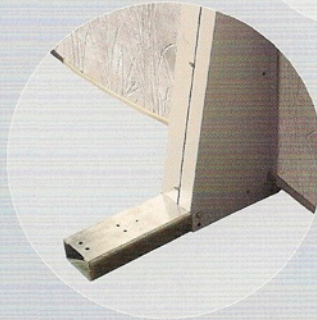

Navigator™

Sophistication and style revealed – let the Navigator guide you to summer fun!

Cerदारvale wall – 54" (1.37 m)

Structure

- Extruded aluminum framework for strength and dependability
- 7" (18 cm) extruded aluminum top ledges
- 6" (18 cm) extruded aluminum uprights
- Attractive taupe colour

Hybrid components

- Injection-molded resin ledge covers
- Resin bottom plate with integrated foot cover
- Stainless steel hardware

Compatibility

- Out-of-the-box compatibility with factory-built decks and fences. Consult your dealer for more details.

Yardmore braceless support system

- An exclusive buttress-free system
- Maximizes yard space by eliminating unsightly struts
- Oval pools only

Lifetime warranty

Our generous warranty means your investment in outdoor fun will be backed by our years of experience, total dedication to our products and a commitment to your satisfaction.