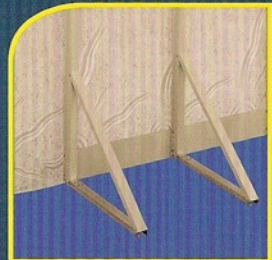

Our sub-frame features double rolled steel tracks, coupled with large, heavy gauge connectors and oversize hardware. This rigid perimeter integrates the frame and wall, creating a sturdy, unified structure.

## 52" Round and Oval Sizes

The 52" **SOLEX** pool is available in a variety of round and A-Brace or NBS oval sizes to best suit your yard lay-out.

Form Fitting Support Cap

A-Brace Option